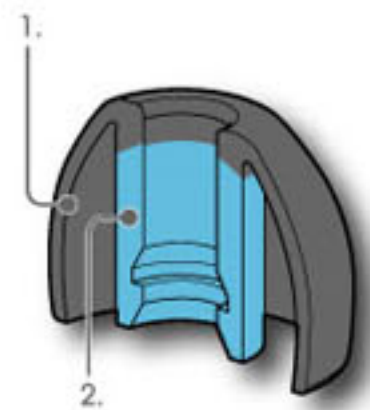

Fashion designs and colours: get the look

Tiny tech gives big sound

Sony engineers are constantly refining our products. They've worked out how to squeeze in the largest-ever driver (16mm) into our earphones: keeping them supremely comfortable yet with rich sensitive audio. They've created a unique multi-layered material to cut down distortion without adding bulk, and introduced strong, lightweight magnesium (used in helicopter construction) to reduce vibration and weight, and increase durability.

Superb sound starts here

A perfect fit keeps sound in

Our earphones include hybrid silicone ear buds made from two different materials. The harder, denser core holds its shape to prevent sound leakage, while the softer low-density outer improves fit and comfort. Plus our ear buds come in seven sizes to ensure you get a perfect fit - and keep your sound in.