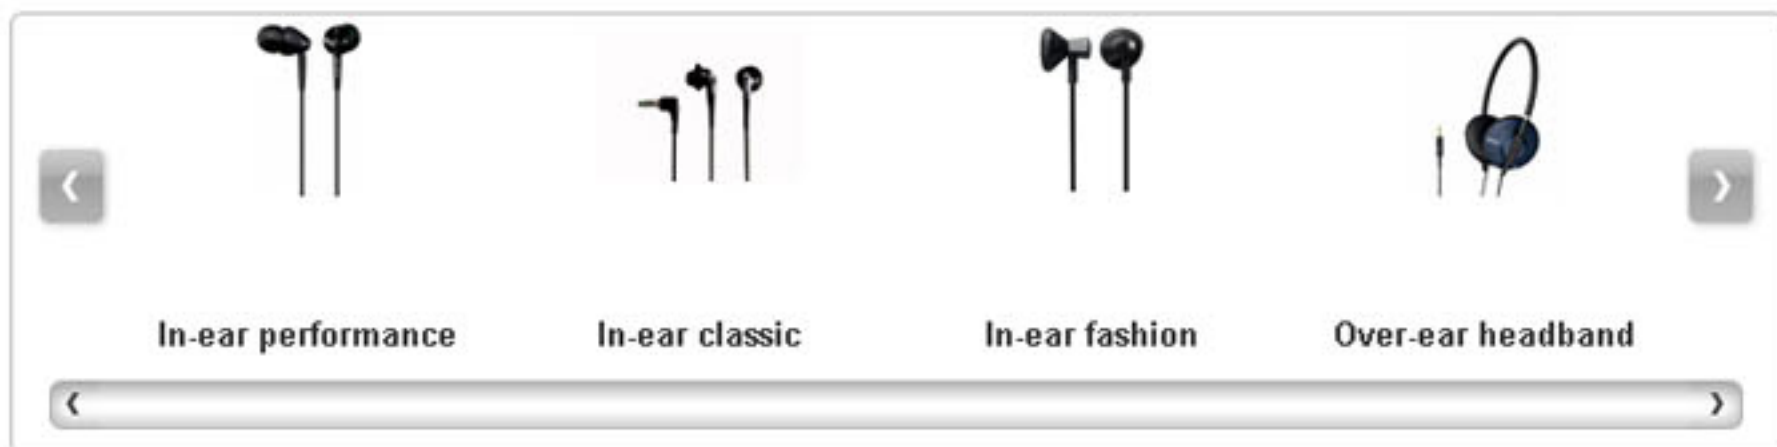

Home > All Sony products

Headphones home

- Anywhere
- Active
- Travel
- Home entertainment
- EXTRA Bass & DJ
- Headsets

- All Sony products
- Choose and Compare Sony Headphones
- Accessory finder
- Accessible version

Anywhere headphones & earphones

Whatever you're up to, Sony headphones and earphones will enhance your enjoyment of any MP3 player. They've got comfort, great looks and studio quality sound. Our passionate engineers are continually refining the range, they concentrate on every tiny aspect of the technology, such as testing sound isolation with 500 rubber ear moulds. All in the name of pristine audio reproduction.